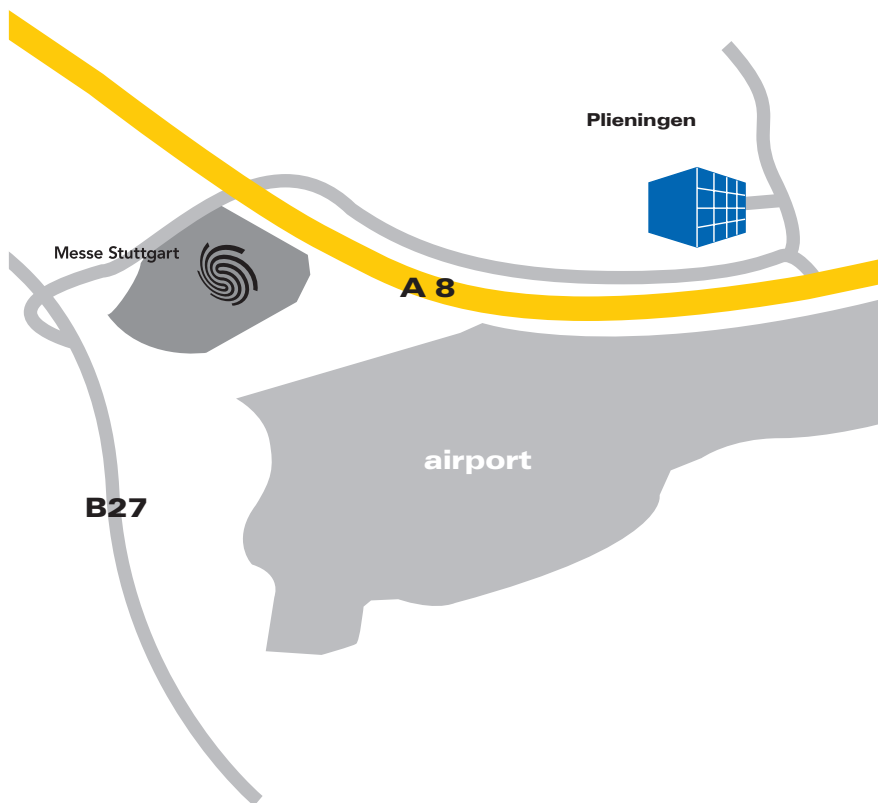

We look forward to a successful partnership!

**schlessmann**  
messebau und eventservice

*die systemkreativen!*

© Messe Stuttgart

*you can count on us!*

in den entenäckern 16  
D-70599 stuttgart  
tel. +49 (0) 711-750 46 40  
fax +49 (0) 711-750 46 42  
mob. +49 (0) 171-441 44 33  
info@schlessmann.com  
[www.schlessmann.com](http://www.schlessmann.com)